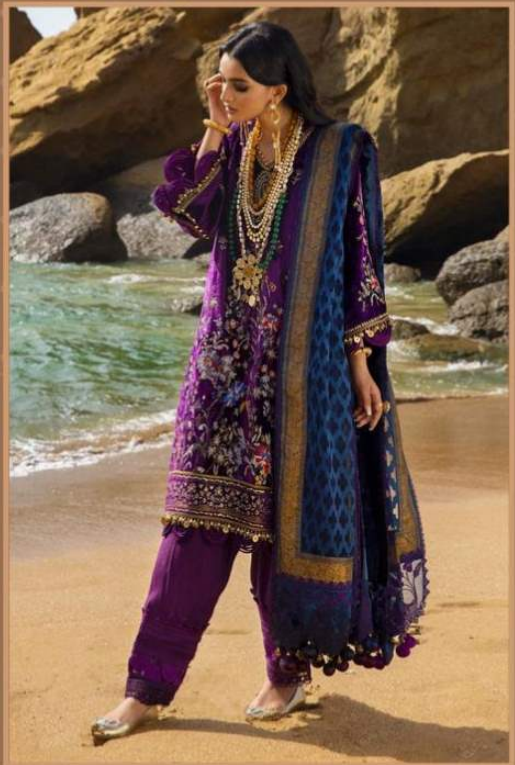

# SANA SAFINAZ

LUXURY VELVET-21

**DEEPSY**  
SUITS

CODE - 1294

Optimized by [www.ImageOptimizer.net](http://www.ImageOptimizer.net)

CODE - 1292

Optimized by [www.ImageOptimizer.net](http://www.ImageOptimizer.net)