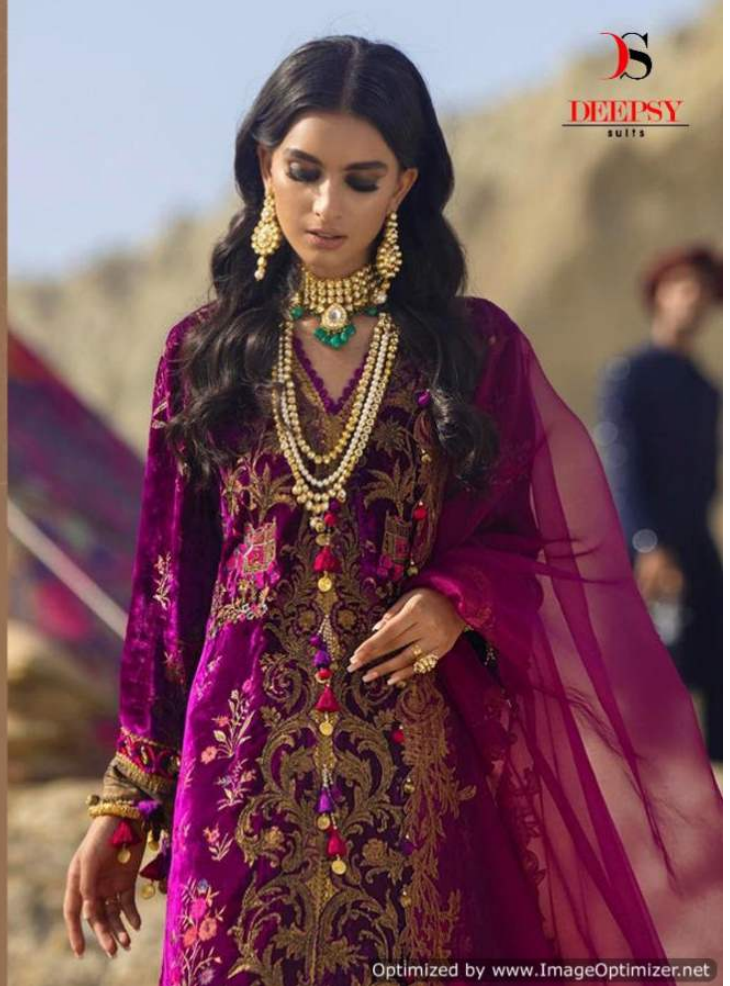

DEEPSY
SUITS

Optimized by www.ImageOptimizer.net