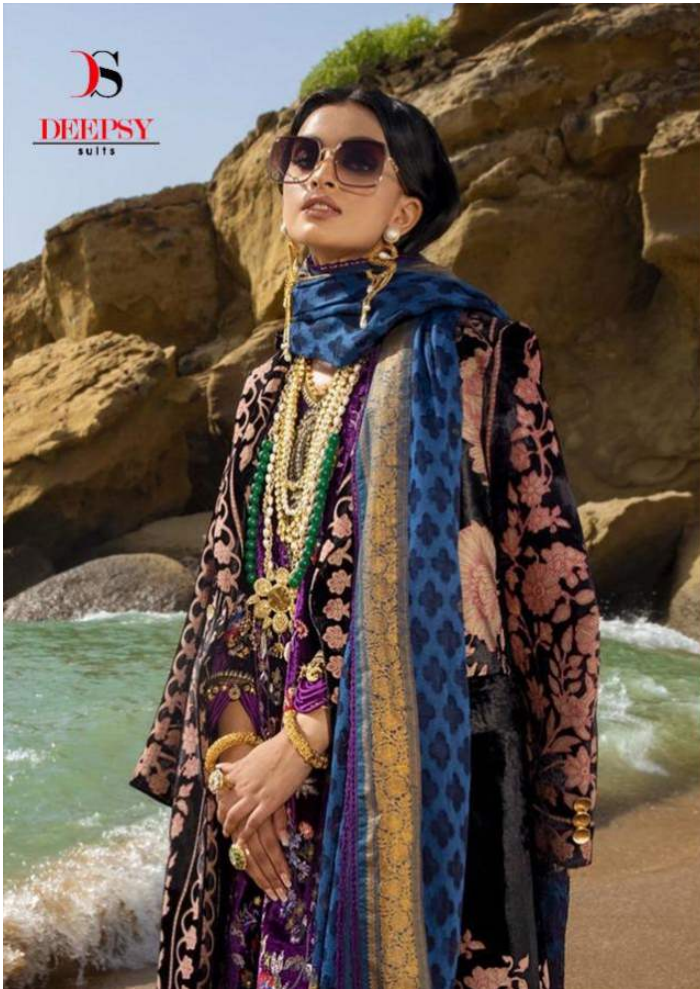

# SANA SAFINAZ

LUXURY VELVET-21

**DEEPSY**  
SUITS

CODE - 1294

Optimized by [www.ImageOptimizer.net](http://www.ImageOptimizer.net)

CODE - 1292

Optimized by [www.ImageOptimizer.net](http://www.ImageOptimizer.net)