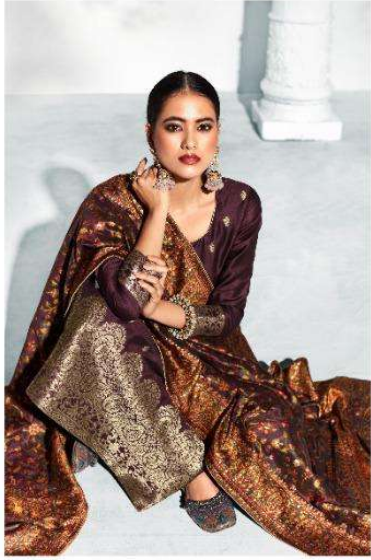

Poolest desire dream a world can give inspiration to us our dream is to create ex-
-nsion **designer** for every body

13202